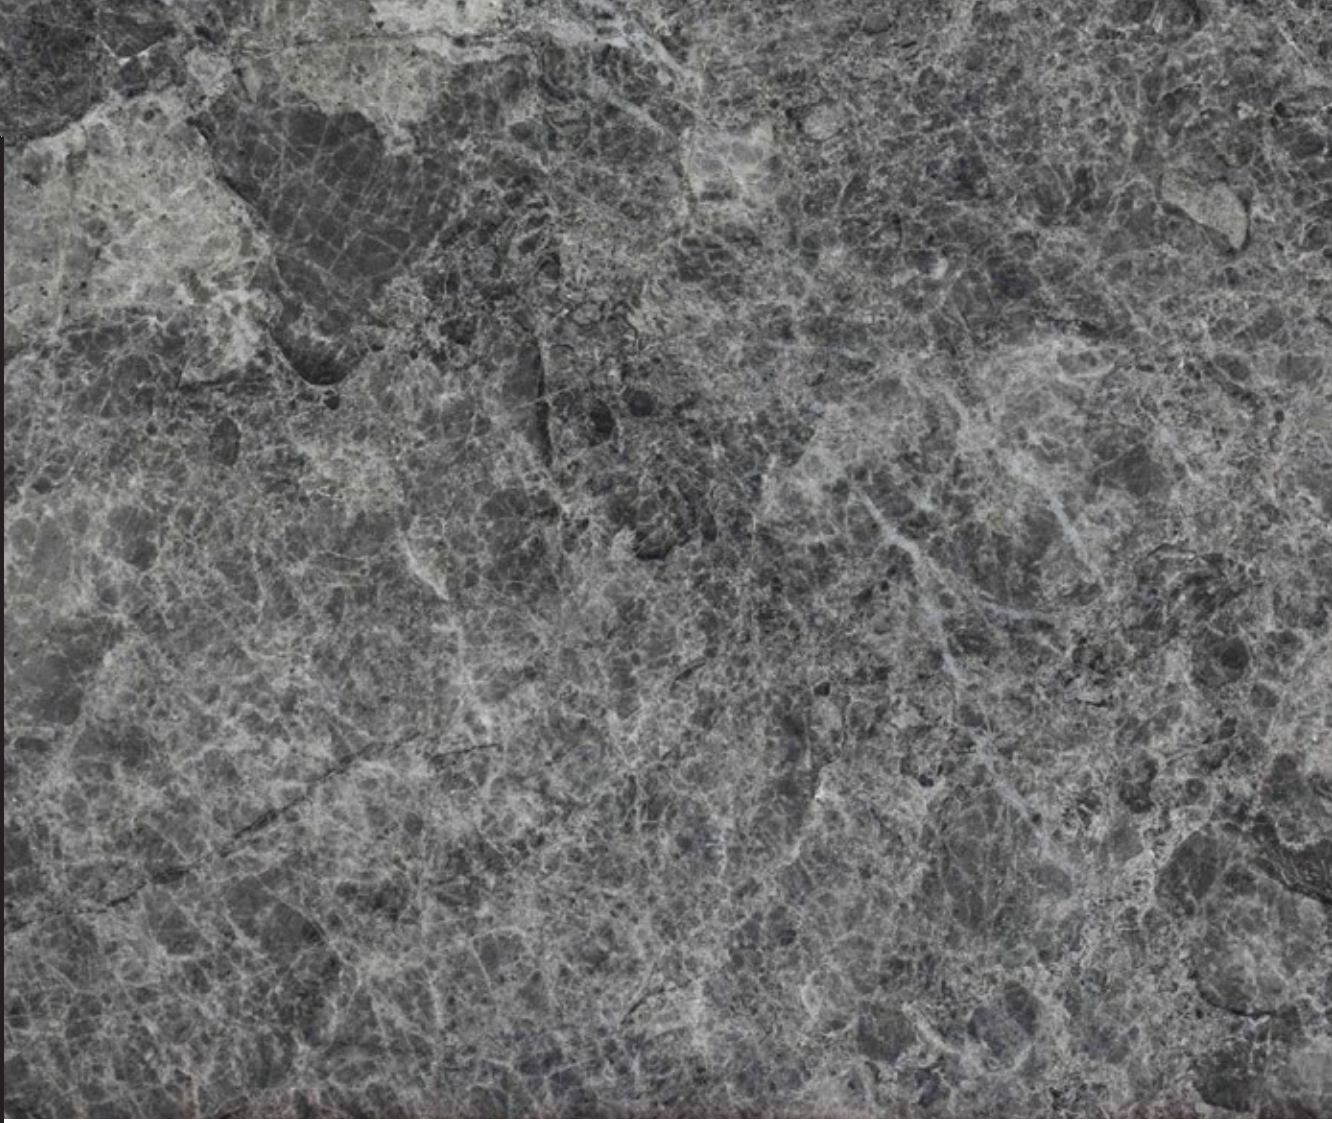

Tundra Spider Grey

Block

Tiles

Mosaics

Pattern Set