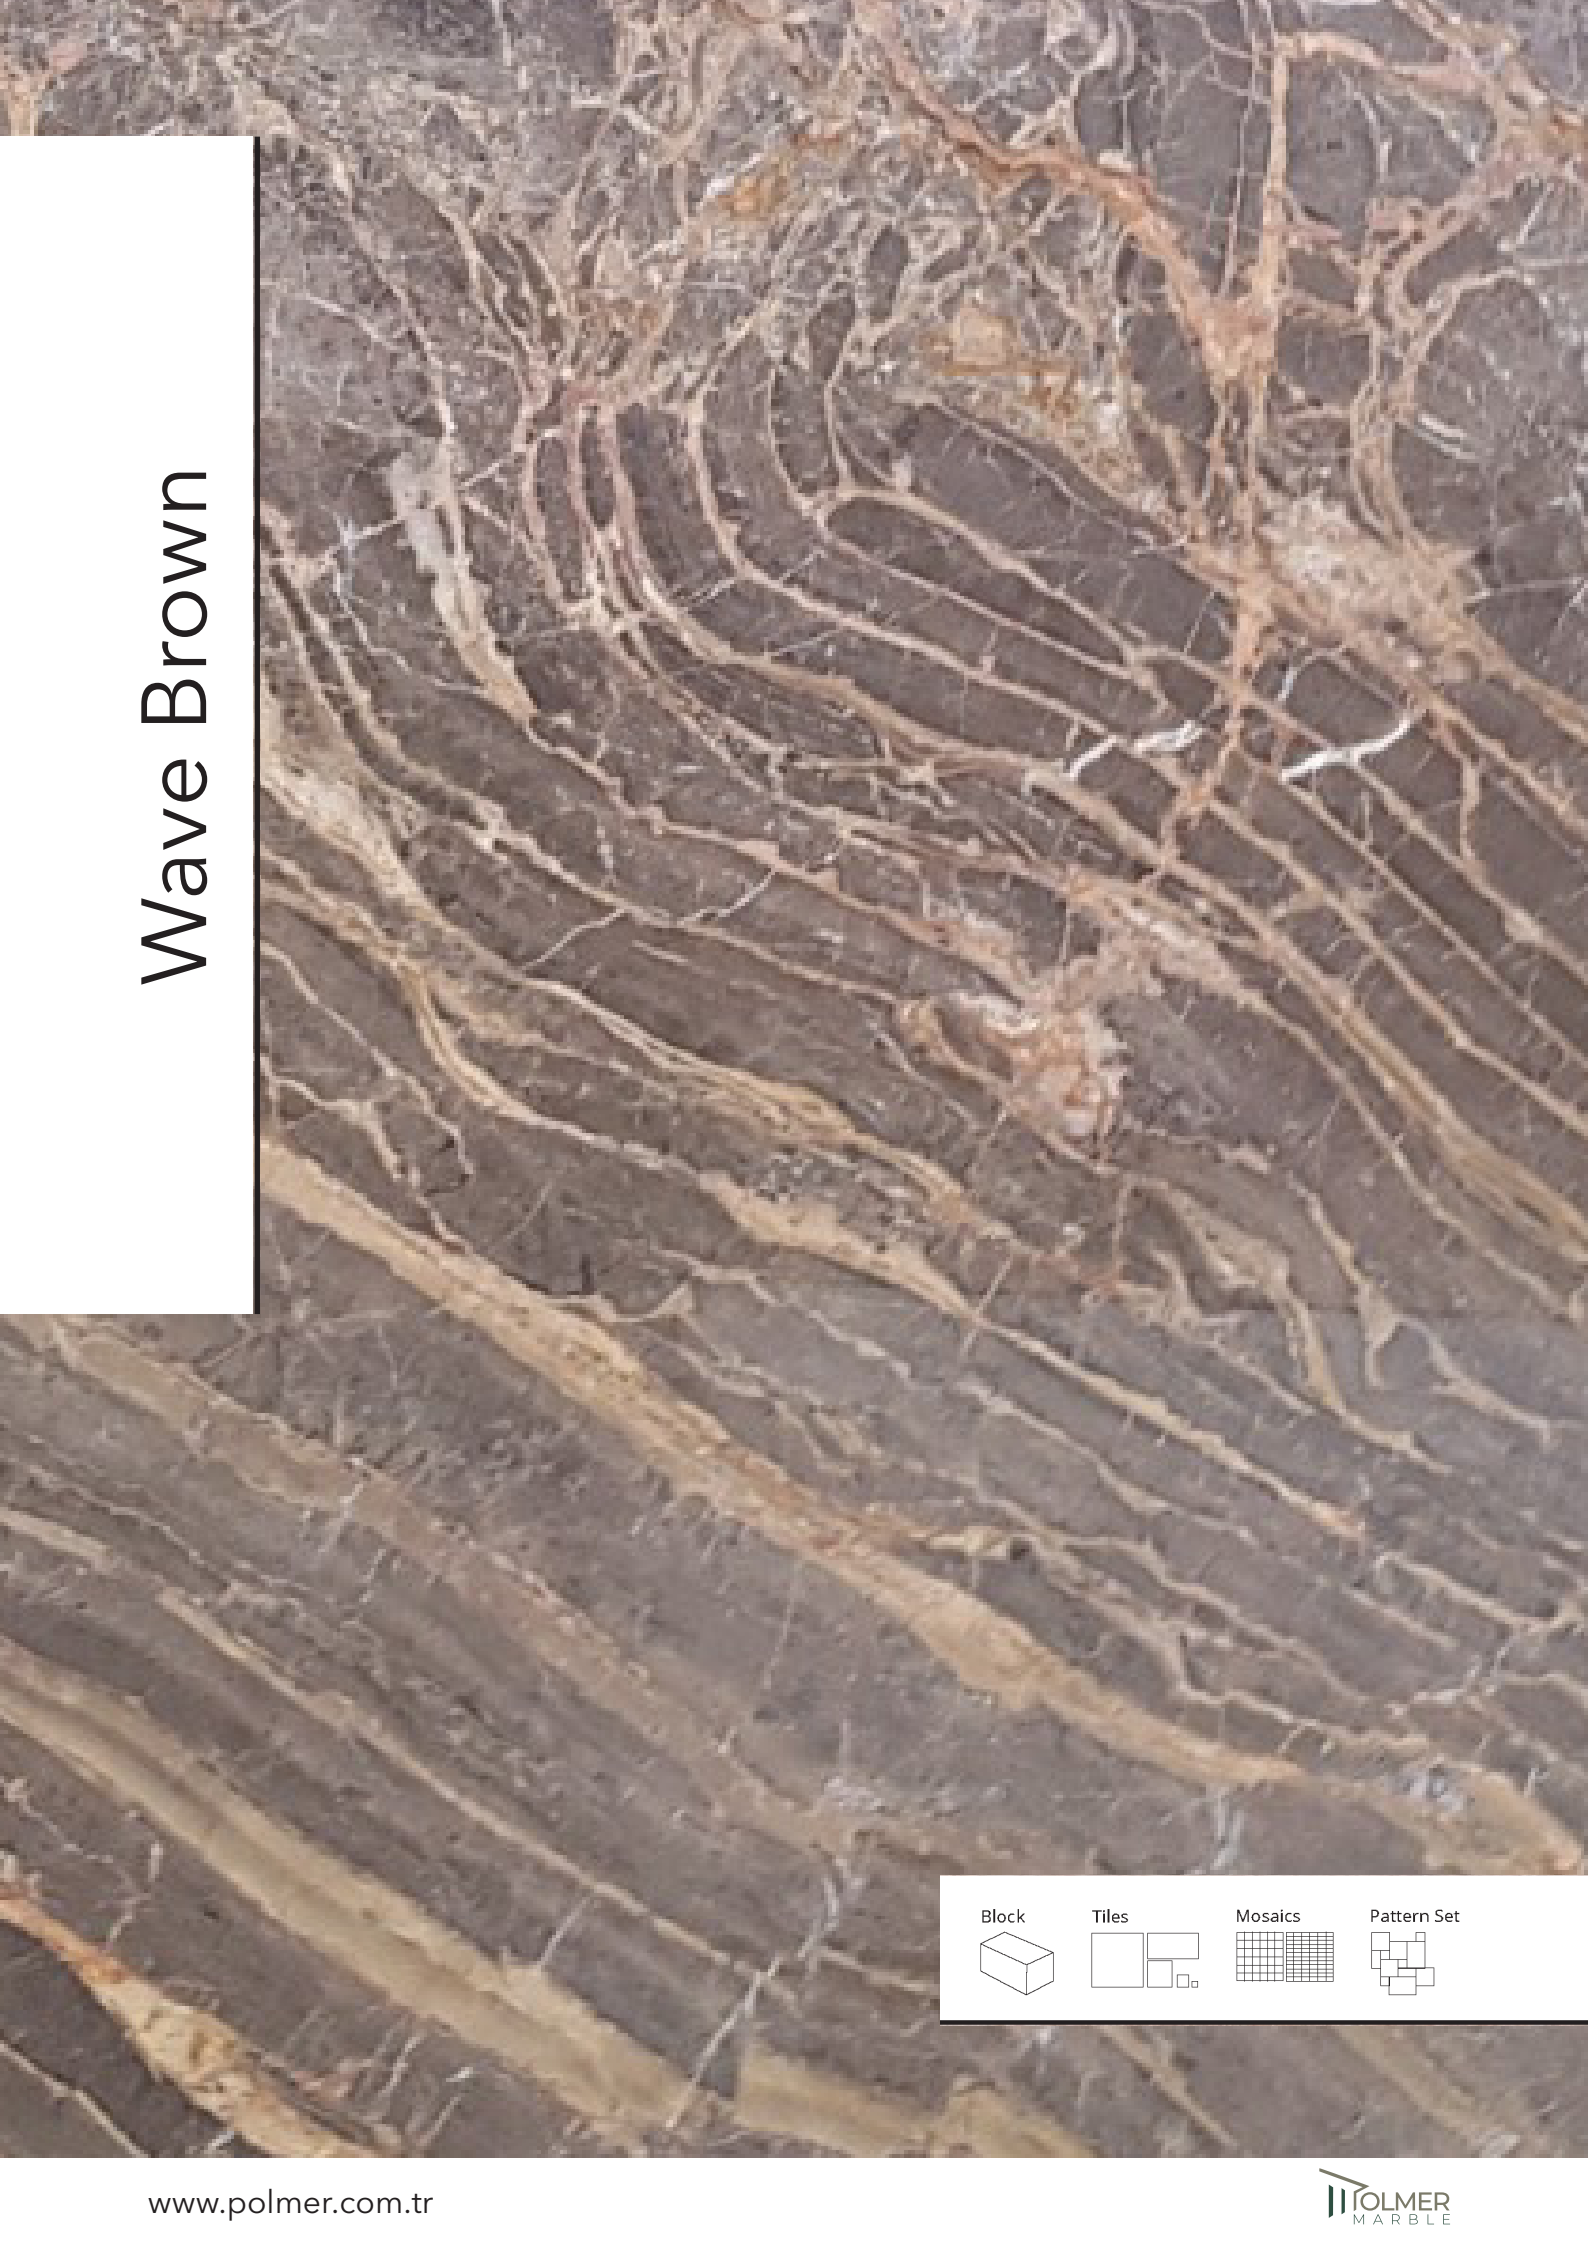

Wave Brown

Block

Tiles

Mosaics

Pattern Set